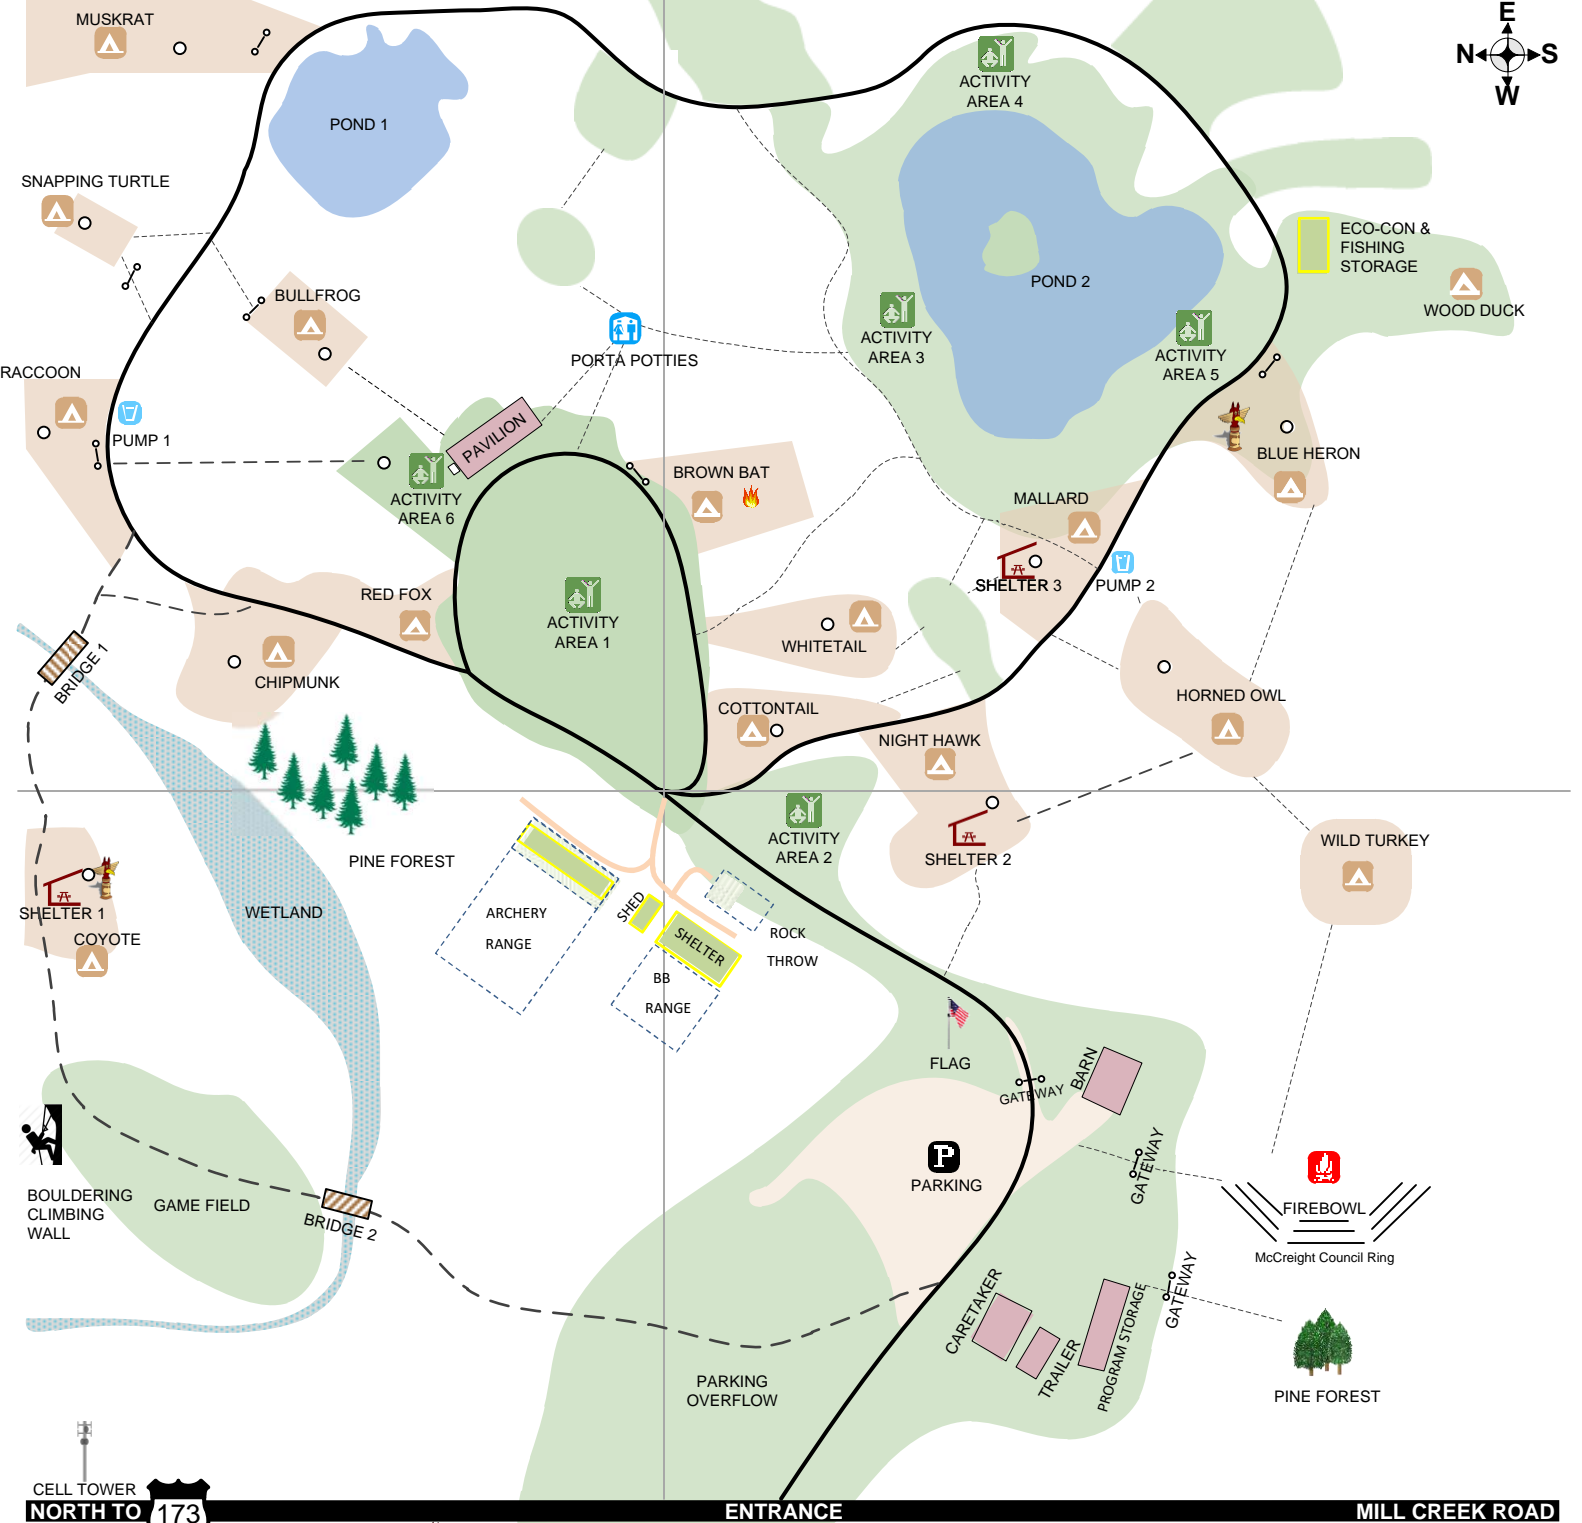

CAMP OAKARRO

40635 Mill Creek Road
Wadsworth, IL 60083

Updated September 19, 2018

1" = 165'

CELL TOWER
NORTH TO **173**

ENTRANCE

MILL CREEK ROAD

- Fire ring
- Fire pit
- Gateway
- Bridge
- Totem pole
- Grass field
- Campsite